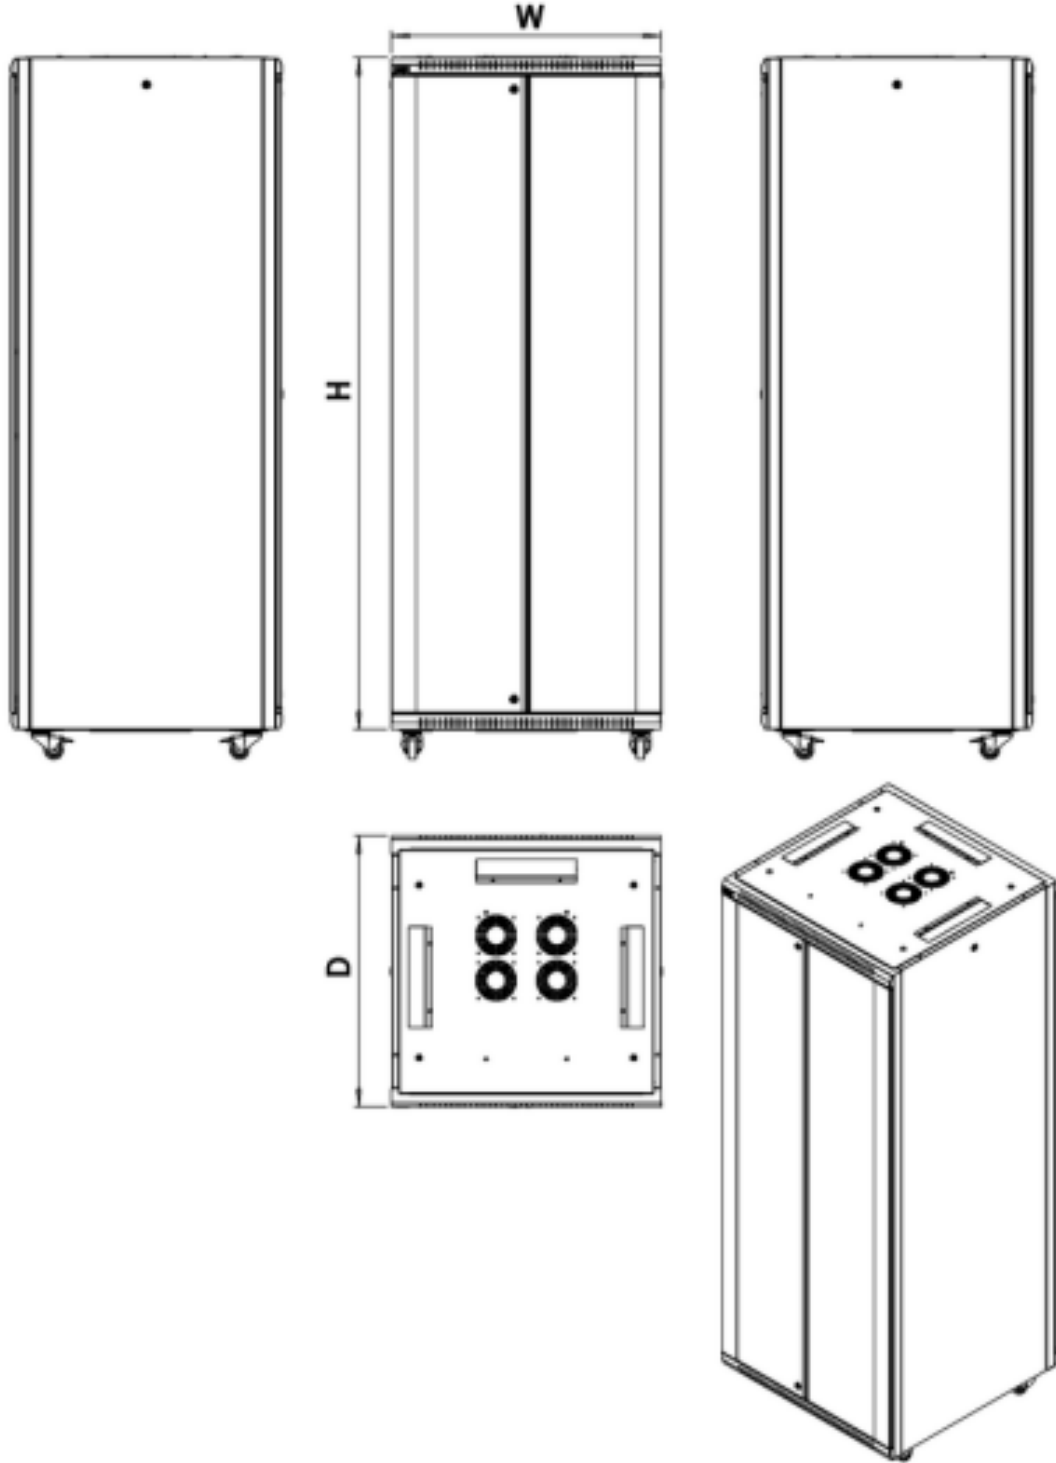

TECHNICAL DRAWING 800x800